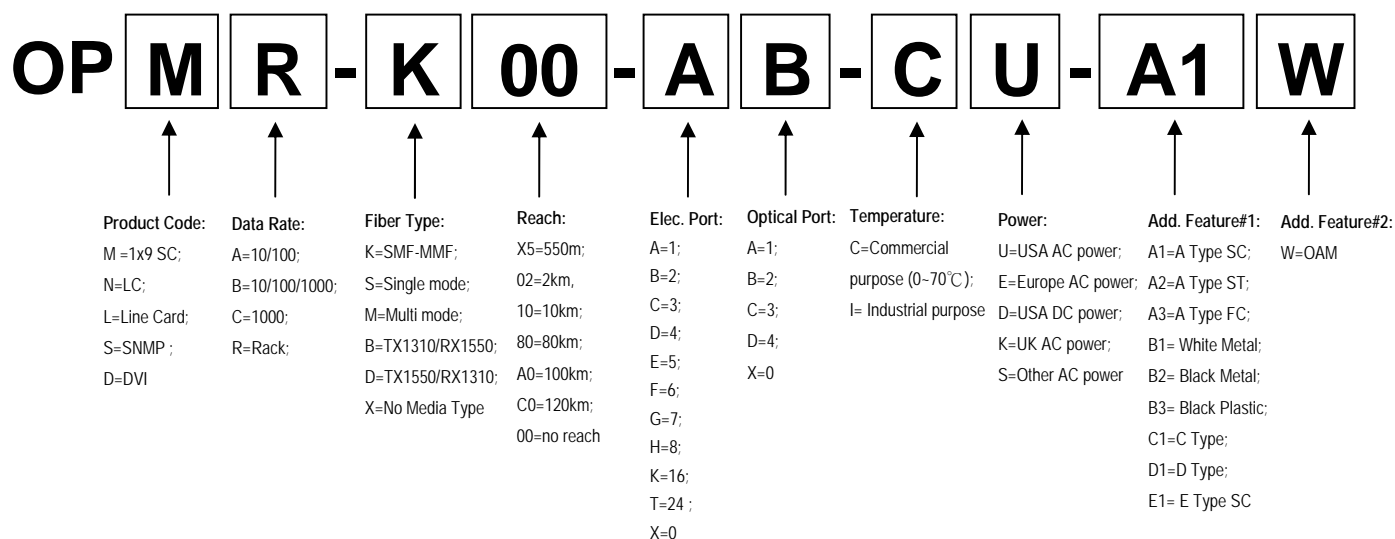

Temperature	0~50°C (Operating) -10 ~ 70°C (Storage)
Humidity	10 ~ 90% non-condensing
Power Supply	External Power Adapter (DC 5V/2A)
Dimensions(D*W*H)	94 x 70.8 x 26.7mm
Weight	350g
Compliance	CE, FCC, LVD, RoHS
MTBF	65,000 hrs (25°C)

Ordering Information